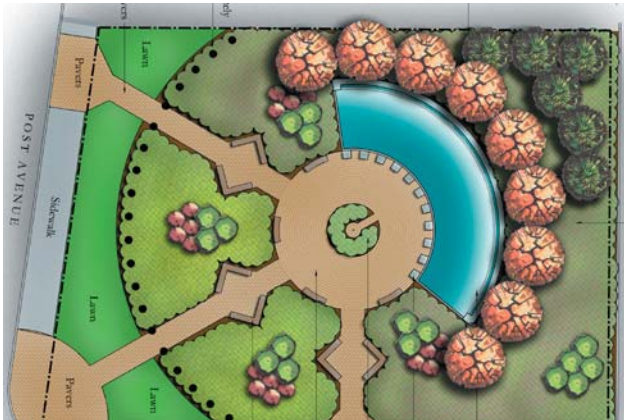

PARKS & GOLF COURSE PROJECTS

Heartland Golf Course, Edgewood, NY

Strathmore Eco-Park, Great Neck, NY

Westbury Corner Park, Westbury, NY

North Shore Country Club, Glen Head, NY

Lido Golf Club, Lido Beach, NY